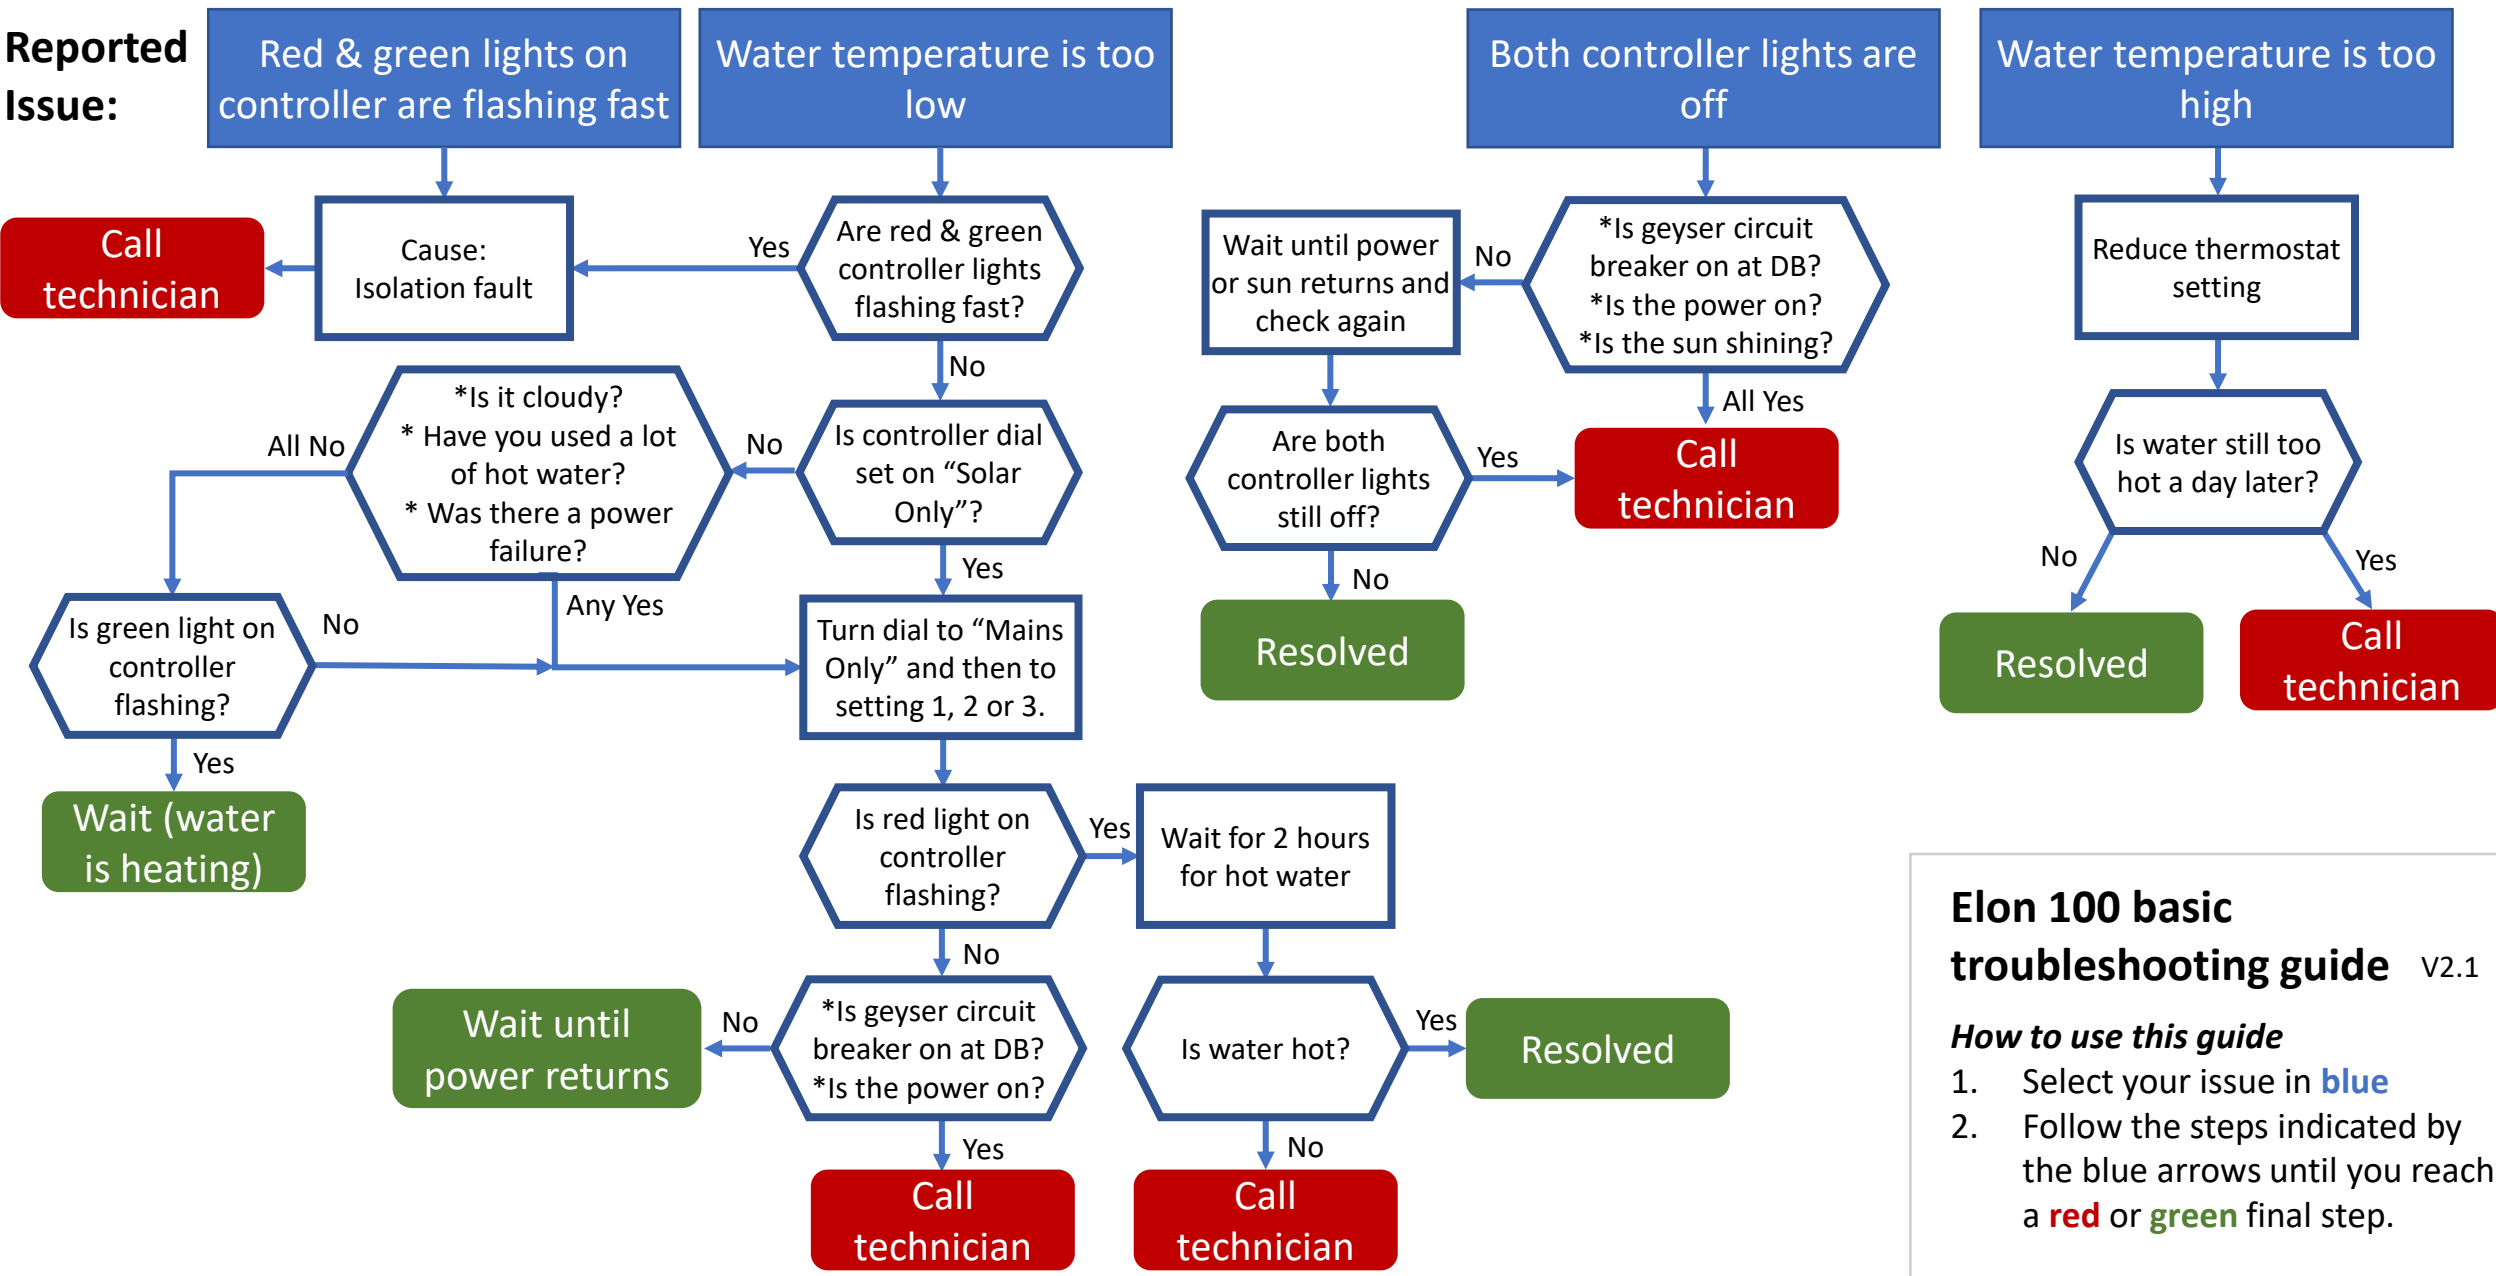

**Reported Issue:**

**Elon 100 basic troubleshooting guide** V2.1

- How to use this guide**
1. Select your issue in **blue**
  2. Follow the steps indicated by the blue arrows until you reach a **red** or **green** final step.